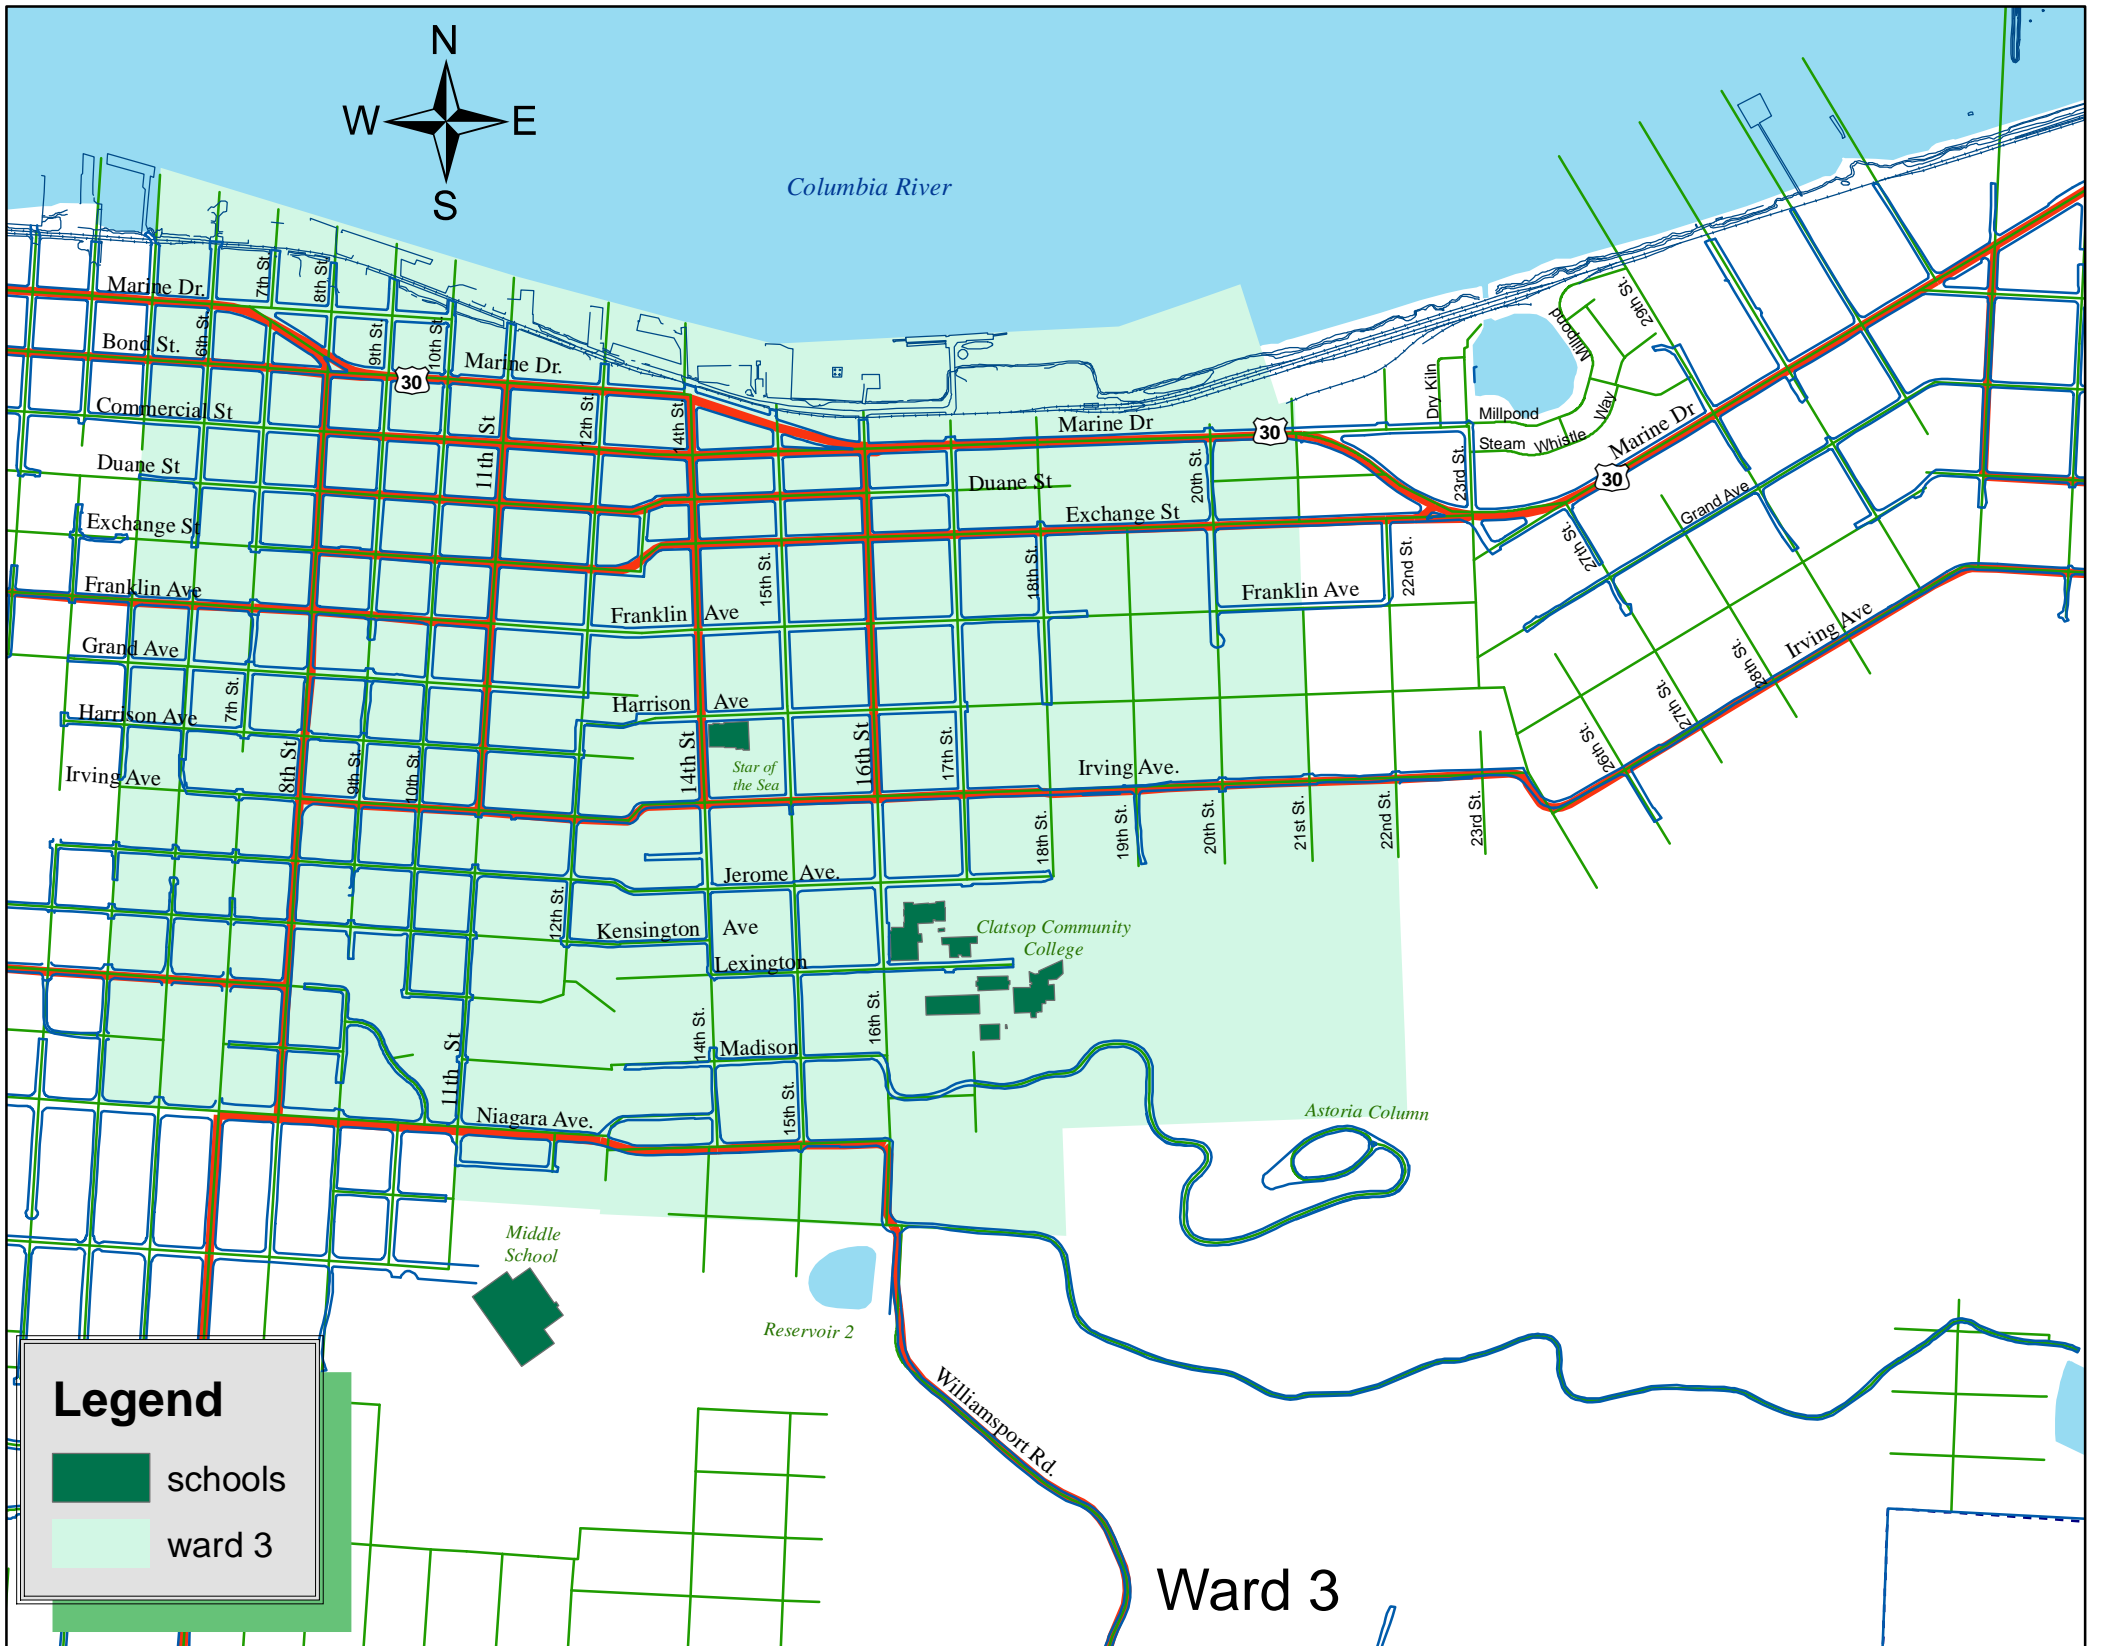

Columbia River

Legend

-  schools
-  ward 3

Ward 3