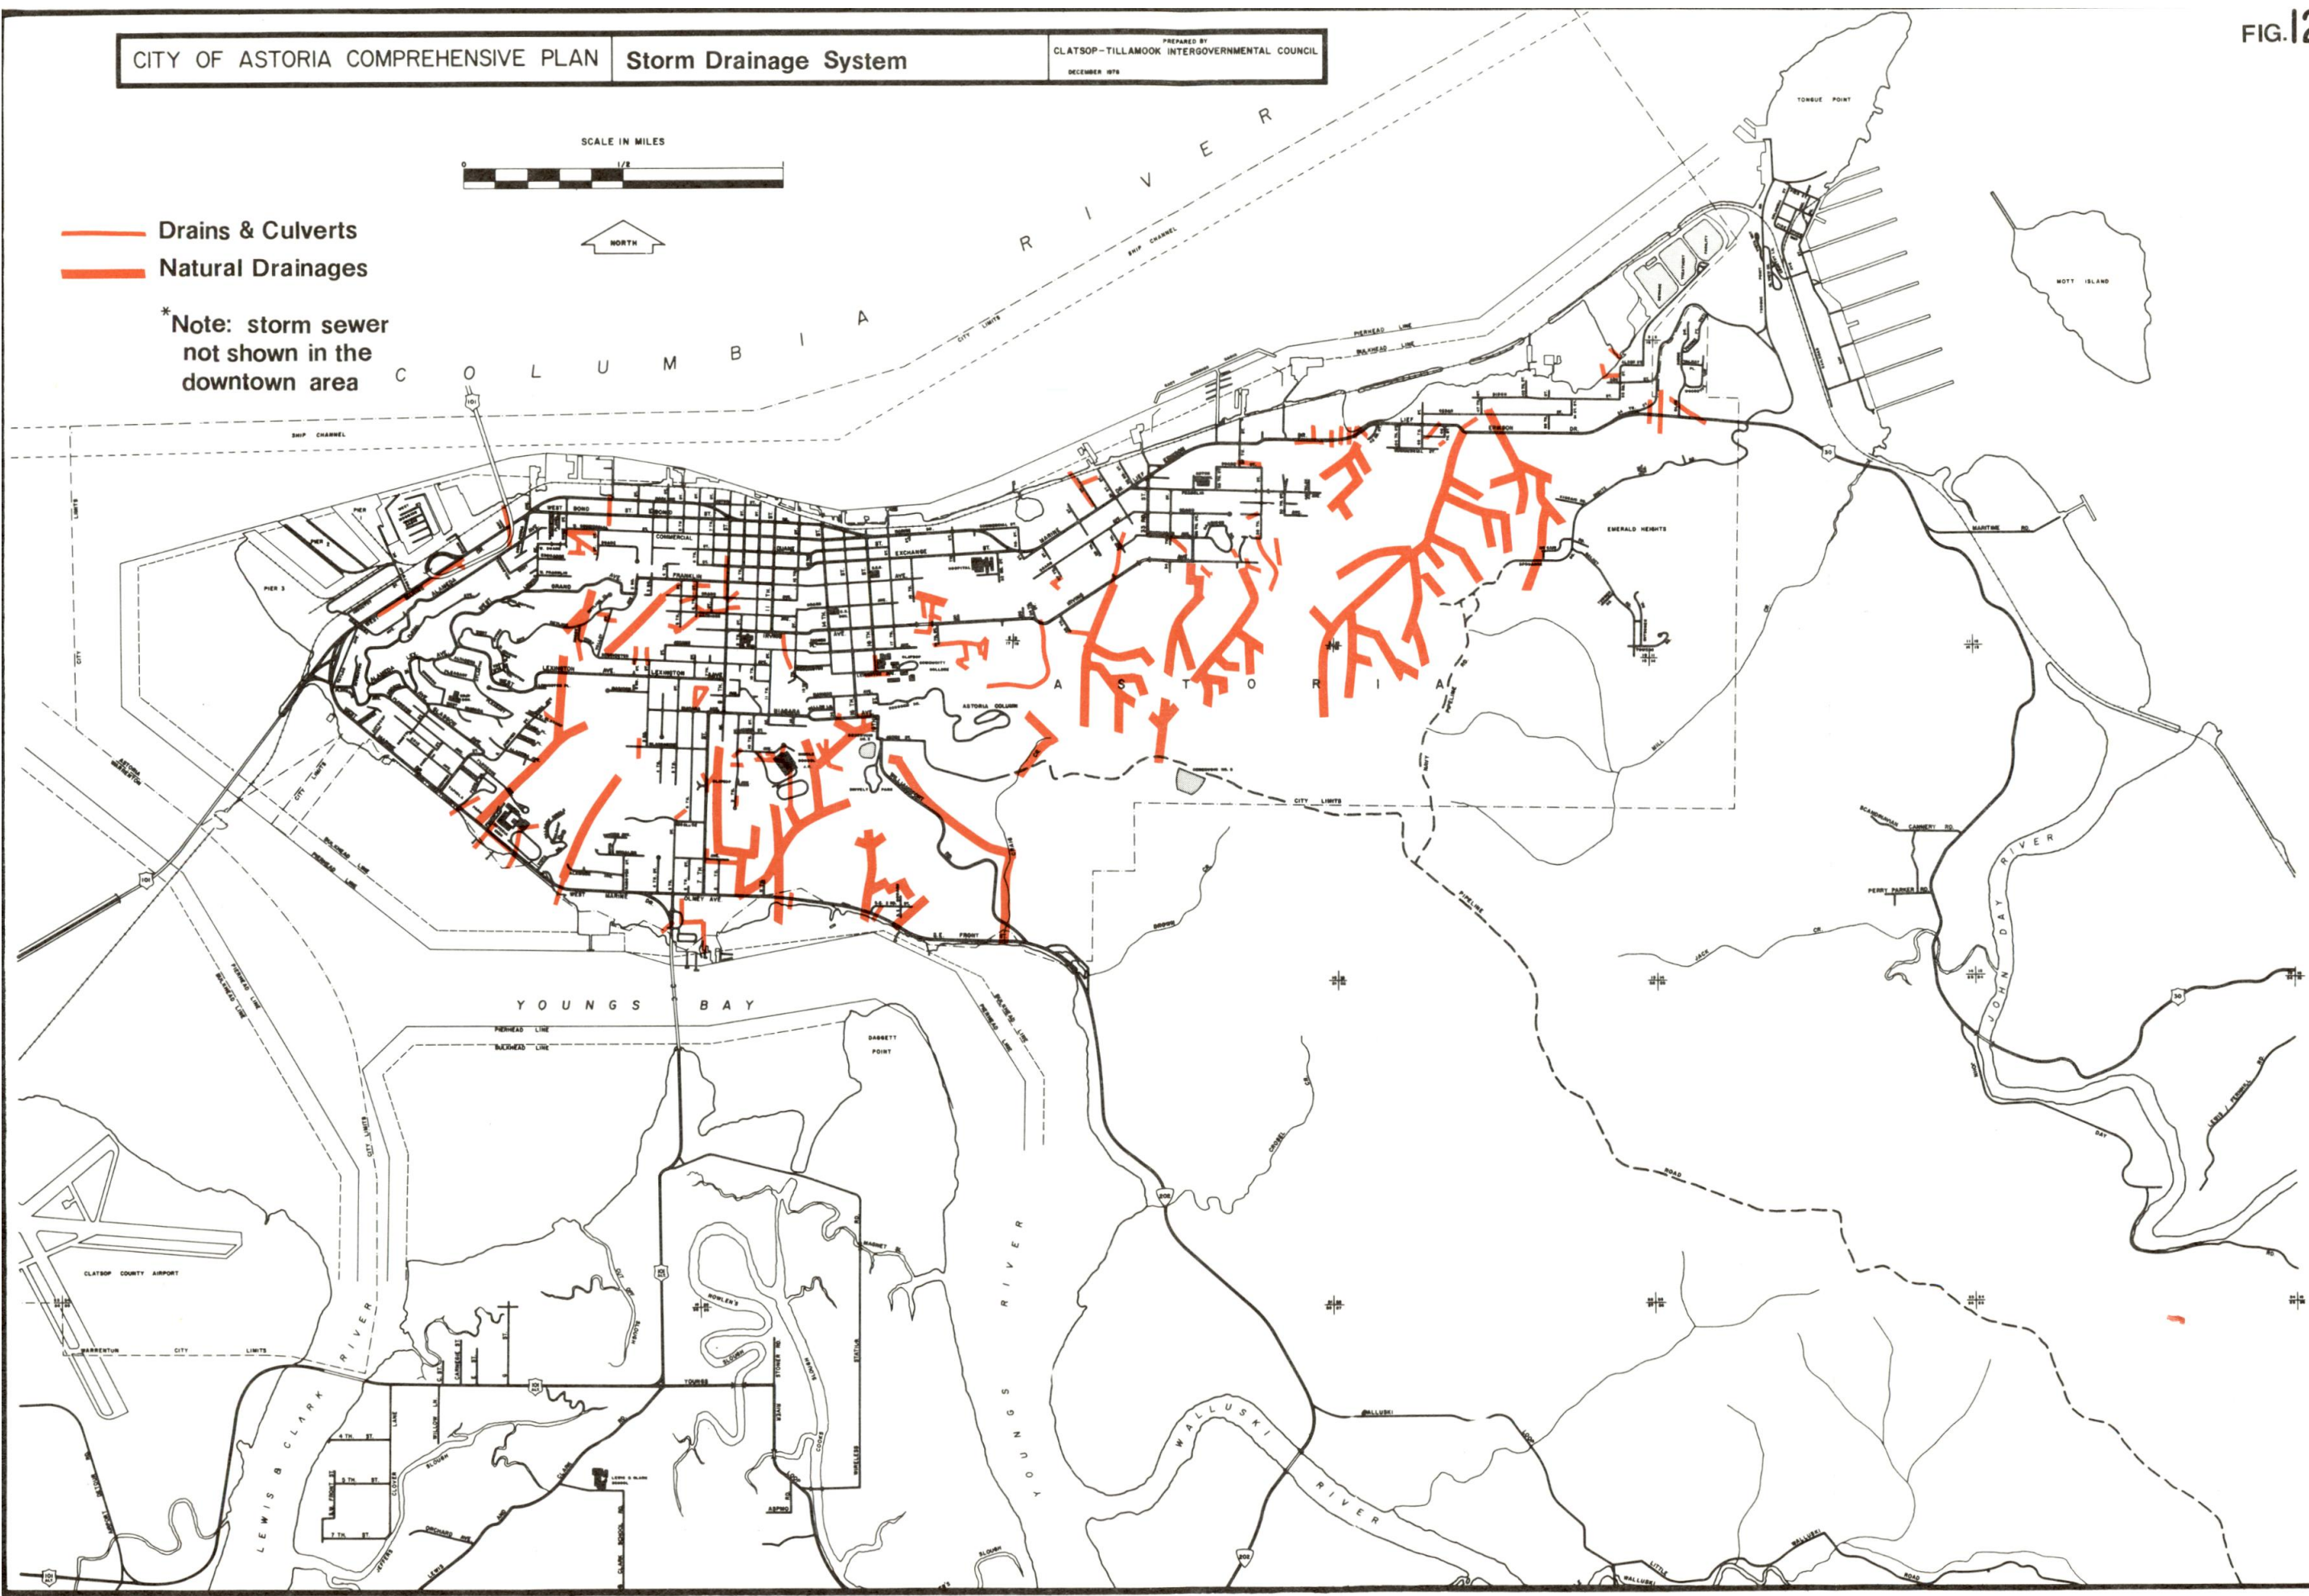

- Drains & Culverts
- Natural Drainages

*Note: storm sewer not shown in the downtown area

City of Astoria
Comprehensive Plan
STORM DRAINAGE SYSTEM*